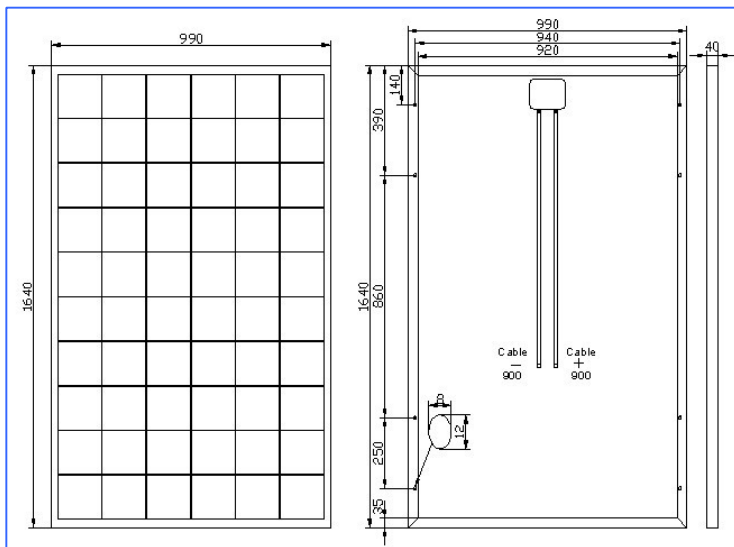

Engineering Drawings